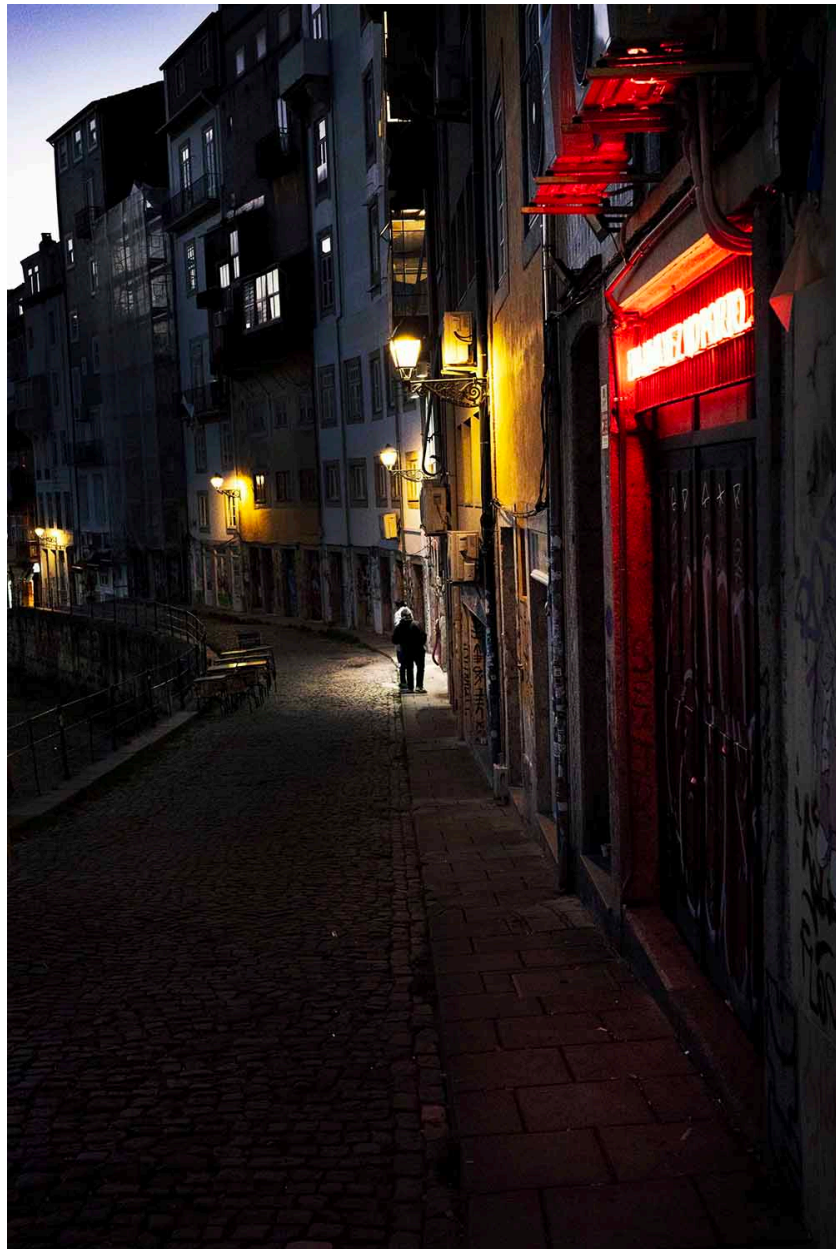

# CAVALIER GALLERIES

NEWYORK | GREENWICH | NANTUCKET | PALM BEACH

Kosuke Yuki, *Alley #002*, Ed. 1/20, 2024  
giclée fine art print, 12 x 8 in. (30.5 x 20.3 cm)  
KY241201